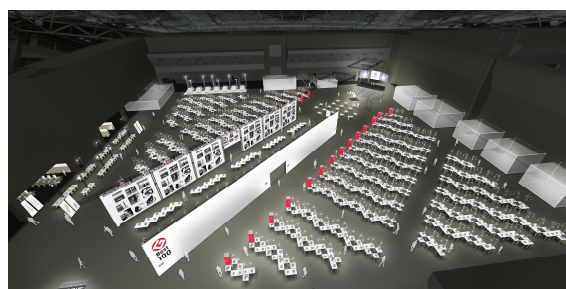

<Good Design Award 2012 following schedule>

October 1: Award results announcement

End Oct. to early Nov.: “GOOD DESIGN Best 100”

Designers Presentation (Dates TBD)

November 22: Awards Ceremony and Press conference

November 23 – 25: GOOD DESIGN EXHIBITION 2012

November 25: Special Awards Announcement

December 18: Good Design Special Award Ceremony

March, 2013 : Yearbook 『GOOD DESIGN AWARD 2012』 publication

<GOOD DESIGN Best 100 Designers Presentation>

Among all the Good Design Award winners, the Best 100 which have been received high evaluation from juries and attracting many attentions by their “Design power of making tomorrow”. Public presentation event by designers who worked on those awarded design will be carried out from end of October to early November. Venue and date will be advised further.

<GOOD DESIGN EXHIBITION 2012>

GOOD DESIGN EXHIBITION 2012 will be held at Tokyo Big Sight from November 23 to 25. For the first time in the history of the Good Design Award, all awarded items will be in the exhibition.

GOOD DESIGN EXHIBITION 2012

Date: November 23-25 10:00 - 19:00

※End by 16:00 on November 25

Venue: Tokyo Big Sight East Hall 4

Organizer: Japan Institute of Design Promotion

Entrance Fee: ¥1,000 (Common for three days)

Free for under junior high school students

<Determination of "Good Design Grand Award">

This year “Good Design Grand Award”, the “Design of the year”, as a symbol of year 2012, will be determined by votes from visitors of Good Design Exhibition 2012, all Good Design Award Winners and Judging Committee. Result will be announced at the venue of Good Design Exhibition 2012 on November 25.

*****

Good Design Award website: <http://www.g-mark.org/english/>

*Visual materials for press are available. Please contact below.

Press Contact: f-press@jidp.or.jp (Japan Institute of Design Promotion)